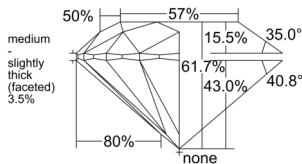

GIA®

FACSIMILE

GIA REPORT 1533881459

Verify this report at GIA.edu

GIA NATURAL DIAMOND DOSSIER®

November 04, 2025
GIA Report Number 1533881459
Shape and Cutting Style ..... Round Brilliant
Measurements ..... 4.43 - 4.45 x 2.74 mm

GRADING RESULTS

Carat Weight ..... 0.33 carat
Color Grade ..... E
Clarity Grade VVS1
Cut Grade ..... Excellent

ADDITIONAL GRADING INFORMATION

Polish ..... Excellent
Symmetry ..... Excellent
Fluorescence ..... None
Clarity Characteristics ..... Pinpoint
Inscription(s): GIA 1533881459

PROPORTIONS

Profile to actual proportions

GRADING SCALES

GIA COLOR SCALE

COLORLESS	D
	E
	F
	G
	H
	I
	J
NEAR COLORLESS	K
	L
Faint	M
	N
	O
	P
Very Light	R
	S
	T
	U
	V
Light	W
	X
	Y
	Z

GIA CLARITY SCALE

FLAWLESS	INTERNAL FLAWLESS	
		FLAWLESS
VERY VERY SLIGHTLY INCLUDED	VVS₁	
	VVS₂	
VERY SLIGHTLY INCLUDED	VS₁	
	VS₂	
SLIGHTLY INCLUDED	SI₁	
	SI₂	
INCLUDED	I₁	
	I₂	
	I₃	

GIA CUT SCALE

EXCELLENT
VERY GOOD
GOOD
FAIR
POOR