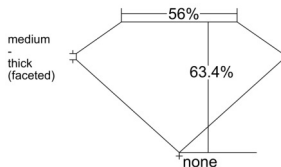

GIA®

FACSIMILE

GIA REPORT 1533893907

Verify this report at GIA.edu

GIA NATURAL DIAMOND DOSSIER®

November 05, 2025
GIA Report Number 1533893907
Shape and Cutting Style ..... Heart Brilliant
Measurements ..... 5.44 x 6.57 x 4.17 mm

GRADING RESULTS

Carat Weight ..... 0.90 carat
Color Grade ..... H
Clarity Grade SI1

ADDITIONAL GRADING INFORMATION

Polish ..... Excellent
Symmetry ..... Very Good
Fluorescence ..... Faint
Clarity Characteristics ..... Cloud, Feather
Inscription(s): GIA 1533893907

PROPORTIONS

Profile not to actual proportions

GRADING SCALES

GIA COLOR SCALE		GIA CLARITY SCALE				
COLORLESS	D	VERY VERY SLIGHTLY INCLUDED	FLAWLESS			
	E		INTERNALLY FLAWLESS			
	F		VVS₁			
	NEAR COLORLESS	G	VERY SLIGHTLY INCLUDED	VVS₂		
		H		VS₁		
		FAINT	I	SLIGHTLY INCLUDED	VS₂	
			J		SI₁	
			LIGHT	K	INCLUDED	SI₂
	L	I₁				
	M	I₂				
N	NOT GRADED	I₃				
O						
P						
Q						
R						
S						
T						
U						
V						
W						
X						
Y						
Z