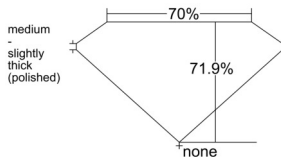

GIA®

FACSIMILE

GIA REPORT 1533952763

Verify this report at GIA.edu

GIA NATURAL DIAMOND DOSSIER®

November 08, 2025
GIA Report Number 1533952763
Shape and Cutting Style ..... **Square Modified Brilliant**
Measurements ..... 5.12 x 5.09 x 3.66 mm

GRADING RESULTS

Carat Weight ..... 0.81 carat
Color Grade ..... G
Clarity Grade SI2

ADDITIONAL GRADING INFORMATION

Polish ..... Excellent
Symmetry ..... Excellent
Fluorescence ..... None
Clarity Characteristics ..... Crystal
Inscription(s): GIA 1533952763

PROPORTIONS

Profile not to actual proportions

GRADING SCALES

GIA COLOR SCALE		GIA CLARITY SCALE			
COLORLESS	D	VERY VERY SLIGHTLY INCLUDED	FLAWLESS		
	E		INTERNALLY FLAWLESS		
	F		VVS₁		
	NEAR COLORLESS	G	VERY SLIGHTLY INCLUDED	VVS₂	
		H		VS₁	
		FAINT	I	SLIGHTLY INCLUDED	VS₂
			J		SI₁
	LIGHT	K	INCLUDED	SI₂	
		L		I₁	
		M		I₂	
N		NOT GRADED	I₃		
O					
P					
Q					
R					
S					
T					
U					
V					
W					
X					
Y					
Z