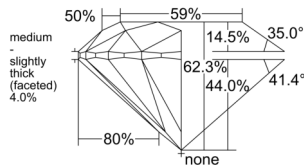

GIA®

FACSIMILE

GIA REPORT

1535026644

Verify this report at GIA.edu

GIA NATURAL DIAMOND DOSSIER®

August 05, 2025
GIA Report Number 1535026644
Shape and Cutting Style ..... Round Brilliant
Measurements ..... 4.35 - 4.37 x 2.71 mm

GRADING RESULTS

Carat Weight ..... 0.31 carat
Color Grade ..... H
Clarity Grade VS2
Cut Grade ..... Excellent

ADDITIONAL GRADING INFORMATION

Polish ..... Excellent
Symmetry ..... Excellent
Fluorescence ..... None
Clarity Characteristics ..... Cloud, Crystal
Inscription(s): GIA 1535026644

PROPORTIONS

Profile to actual proportions

GRADING SCALES

GIA COLOR SCALE

COLORLESS	D
	E
	F
	G
	H
	I
	J
NEAR COLORLESS	K
	L
FAIN	M
	N
	O
	P
	Q
VERY LIGHT	R
	S
	T
	U
	V
	W
	X
	Y
LIGHT	Z

GIA CLARITY SCALE

FLAWLESS	INTERNAL FLAWLESS	
		FLAWLESS
VERY VERY SLIGHTLY INCLUDED	VVS₁	
	VVS₂	
VERY SLIGHTLY INCLUDED	VS₁	
	VS₂	
SLIGHTLY INCLUDED	SI₁	
	SI₂	
INCLUDED	I₁	
	I₂	
	I₃	

GIA CUT SCALE

EXCELLENT
VERY GOOD
GOOD
FAIR
POOR