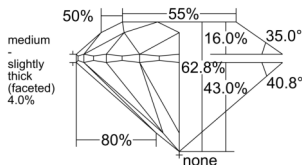

GIA®

FACSIMILE

GIA REPORT 1535027594

Verify this report at GIA.edu

GIA NATURAL DIAMOND DOSSIER®

August 07, 2025
GIA Report Number 1535027594
Shape and Cutting Style ..... Round Brilliant
Measurements ..... 4.25 - 4.28 x 2.68 mm

GRADING RESULTS

Carat Weight ..... 0.30 carat
Color Grade ..... H
Clarity Grade VS1
Cut Grade ..... Excellent

ADDITIONAL GRADING INFORMATION

Polish ..... Excellent
Symmetry ..... Excellent
Fluorescence ..... None
Clarity Characteristics..... Feather, Indented Natural, Pinpoint
Inscription(s): GIA 1535027594

PROPORTIONS

Profile to actual proportions