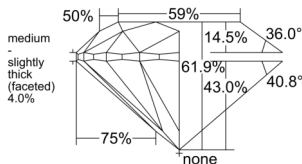

GIA®

FACSIMILE

GIA REPORT 1535036600

Verify this report at GIA.edu

GIA NATURAL DIAMOND DOSSIER®

August 26, 2025
GIA Report Number 1535036600
Shape and Cutting Style ..... Round Brilliant
Measurements ..... 5.47 - 5.50 x 3.39 mm

GRADING RESULTS

Carat Weight ..... 0.64 carat
Color Grade ..... G
Clarity Grade VS1
Cut Grade ..... Excellent

ADDITIONAL GRADING INFORMATION

Polish ..... Excellent
Symmetry ..... Excellent
Fluorescence ..... Strong Blue
Clarity Characteristics..... Crystal, Pinpoint, Etch Channel
Inscription(s): GIA 1535036600

PROPORTIONS

GRADING SCALES

GIA COLOR SCALE

COLORLESS	D
	E
	F
	G
	H
	I
	J
NEAR COLORLESS	K
	L
FAIN	M
	N
	O
	P
VERY LIGHT	Q
	R
	S
	T
	U
	V
	W
	X
	Y
LIGHT	Z

GIA CLARITY SCALE

FLAWLESS	VERY VERY SLIGHTLY INCLUDED	VS₁	VS₂	VS₁	VS₂	SL₁	SL₂	I₁	I₂	I₃		
											FLAWLESS	INTERNALLY FLAWLESS

GIA CUT SCALE

EXCELLENT
VERY GOOD
GOOD
FAIR
POOR