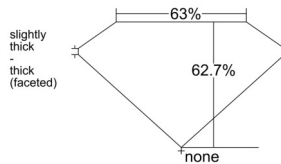

GIA®

FACSIMILE

GIA REPORT 1535039383

Verify this report at GIA.edu

GIA NATURAL DIAMOND DOSSIER®

August 29, 2025
GIA Report Number 1535039383
Shape and Cutting Style ..... Oval Brilliant
Measurements ..... 5.24 x 3.88 x 2.43 mm

GRADING RESULTS

Carat Weight ..... 0.32 carat
Color Grade ..... D
Clarity Grade VS1

ADDITIONAL GRADING INFORMATION

Polish ..... Excellent
Symmetry ..... Very Good
Fluorescence ..... Faint
Clarity Characteristics ..... Feather, Pinpoint
Inscription(s): GIA 1535039383

PROPORTIONS

Profile not to actual proportions

GRADING SCALES

GIA COLOR SCALE		GIA CLARITY SCALE		
NEAR COLORLESS	D	VERY VERY SLIGHTLY INCLUDED	FLAWLESS	
	E		INTERNALLY FLAWLESS	
	F	VERY SLIGHTLY INCLUDED	VS₁	
	G		VS₂	
	H		VS₁	
	FAINT	I	SLIGHTLY INCLUDED	VS₂
		J		SI₁
		K	INCLUDED	SI₂
		L		I₁
		M		I₂
VERY LIGHT	N	LIGHT	I₃	
	O			
	P			
	Q			
LIGHT	R			
	S			
	T			
	U			
	V			
	W			
	X			
	Y			
	Z