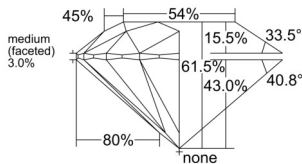

GIA®

FACSIMILE

GIA REPORT 1535117511

Verify this report at GIA.edu

GIA NATURAL DIAMOND DOSSIER®

August 14, 2025
GIA Report Number 1535117511
Shape and Cutting Style ..... Round Brilliant
Measurements ..... 5.32 - 5.35 x 3.29 mm

GRADING RESULTS

Carat Weight ..... 0.56 carat
Color Grade I
Clarity Grade VS1
Cut Grade ..... Excellent

ADDITIONAL GRADING INFORMATION

Polish ..... Excellent
Symmetry ..... Excellent
Fluorescence ..... None
Clarity Characteristics ..... Crystal, Pinpoint, Needle
Inscription(s): GIA 1535117511

PROPORTIONS

Profile to actual proportions

GRADING SCALES

GIA COLOR SCALE	GIA CLARITY SCALE	GIA CUT SCALE	
D	FLAWLESS	EXCELLENT	
E	INTERNALLY FLAWLESS		
F		VVS₁	VERY GOOD
G	VVS₂		
H	VS₁	GOOD	
I	VS₂		
J	SI₁	FAIR	
K	SI₂		
L	I₁	POOR	
M	I₂		
N	I₃		
O			
P			
Q			
R			
S			
T			
U			
V			
W			
X			
Y			
Z