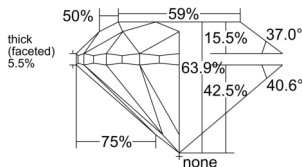

GIA®

FACSIMILE

GIA REPORT 1535118021

Verify this report at GIA.edu

GIA NATURAL DIAMOND DOSSIER®

August 13, 2025
GIA Report Number 1535118021
Shape and Cutting Style ..... Round Brilliant
Measurements ..... 4.92 - 4.98 x 3.16 mm

GRADING RESULTS

Carat Weight ..... 0.50 carat
Color Grade ..... G
Clarity Grade VS1
Cut Grade ..... Very Good

ADDITIONAL GRADING INFORMATION

Polish ..... Excellent
Symmetry ..... Very Good
Fluorescence ..... None
Clarity Characteristics..... Crystal, Cavity, Pinpoint
Inscription(s): GIA 1535118021

PROPORTIONS

Profile to actual proportions

GRADING SCALES

GIA COLOR SCALE	GIA CLARITY SCALE	GIA CUT SCALE	
D	FLAWLESS	EXCELLENT	
E	INTERNALLY FLAWLESS		
F		VVS₁	VERY GOOD
G	VVS₂		
H	VS₁	GOOD	
I	VS₂		
J	SI₁	FAIR	
K	SI₂		
L	I₁	POOR	
M	I₂		
N	I₃		
O			
P			
Q			
R			
S			
T			
U			
V			
W			
X			
Y			
Z