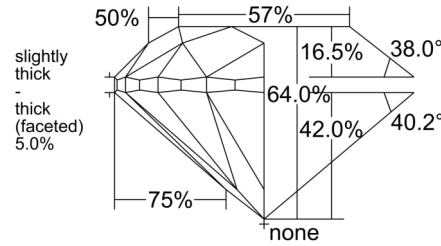

GIA NATURAL DIAMOND GRADING REPORT

August 20, 2025
 GIA Report Number 1535170051
 Shape and Cutting Style Round Brilliant
 Measurements 6.18 - 6.25 x 3.98 mm

GRADING RESULTS

Carat Weight 1.00 carat
 Color Grade F
 Clarity Grade VS1
 Cut Grade Very Good

ADDITIONAL GRADING INFORMATION

Polish Excellent
 Symmetry Very Good
 Fluorescence None
 Inscription(s): GIA 1535170051

PROPORTIONS

Profile to actual proportions

CLARITY CHARACTERISTICS

KEY TO SYMBOLS*

- Cloud
- Feather
- Indented Natural
- Natural

* Red symbols denote internal characteristics (inclusions). Green or black symbols denote external characteristics (blemishes). Diagram is an approximate representation of the diamond, and symbols shown indicate type, position, and approximate size of clarity characteristics. All clarity characteristics may not be shown. Details of finish are not shown.