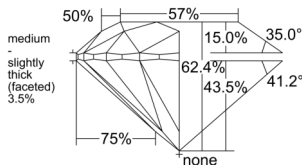

GIA®

FACSIMILE

GIA REPORT 1535203718

Verify this report at GIA.edu

GIA NATURAL DIAMOND DOSSIER®

August 23, 2025
GIA Report Number 1535203718
Shape and Cutting Style ..... Round Brilliant
Measurements ..... 5.69 - 5.73 x 3.57 mm

GRADING RESULTS

Carat Weight ..... 0.71 carat
Color Grade ..... D
Clarity Grade VS1
Cut Grade ..... Excellent

ADDITIONAL GRADING INFORMATION

Polish ..... Excellent
Symmetry ..... Excellent
Fluorescence ..... None
Clarity Characteristics ..... Crystal, Cloud, Needle
Inscription(s): GIA 1535203718

PROPORTIONS

GRADING SCALES

GIA COLOR SCALE	GIA CLARITY SCALE	GIA CUT SCALE	
D	FLAWLESS	EXCELLENT	
E	INTERNALLY FLAWLESS		
F		VVS₁	VERY GOOD
G	VVS₂		
H	VS₁	GOOD	
I	VS₂		
J	SI₁	FAIR	
K	SI₂		
L	I₁	POOR	
M	I₂		
N	I₃		
O			
P			
Q			
R			
S			
T			
U			
V			
W			
X			
Y			
Z