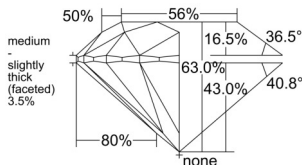

GIA®

FACSIMILE

GIA REPORT 1535213965

Verify this report at GIA.edu

GIA NATURAL DIAMOND DOSSIER®

August 25, 2025
GIA Report Number 1535213965
Shape and Cutting Style ..... Round Brilliant
Measurements ..... 5.90 - 5.95 x 3.73 mm

GRADING RESULTS

Carat Weight ..... 0.81 carat
Color Grade ..... K
Clarity Grade VVS1
Cut Grade ..... Excellent

ADDITIONAL GRADING INFORMATION

Polish ..... Excellent
Symmetry ..... Excellent
Fluorescence ..... Faint
Clarity Characteristics..... Pinpoint, Feather, Indented Natural
Inscription(s): GIA 1535213965

PROPORTIONS

GRADING SCALES

GIA COLOR SCALE	GIA CLARITY SCALE	GIA CUT SCALE
COLOURLESS	FLAWLESS	EXCELLENT
D	INTERNALLY FLAWLESS	
E	VVS₁	VERY GOOD
F		
G	VVS₂	
H	VS₁	GOOD
I		
J	VS₂	
K	SI₁	FAIR
L		
M	SI₂	
N	I₁	POOR
O		
P	I₂	
Q	I₃	
R		
S		
T		
U		
V		
W		
X		
Y		
Z