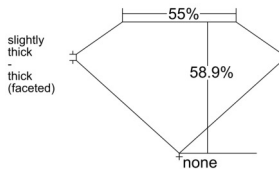

GIA®

FACSIMILE

GIA REPORT 1535222416

Verify this report at GIA.edu

GIA NATURAL DIAMOND DOSSIER®

August 28, 2025
GIA Report Number 1535222416
Shape and Cutting Style ..... Oval Brilliant
Measurements ..... 7.34 x 5.06 x 2.98 mm

GRADING RESULTS

Carat Weight ..... 0.70 carat
Color Grade ..... D
Clarity Grade VVS1

ADDITIONAL GRADING INFORMATION

Polish ..... Excellent
Symmetry ..... Good
Fluorescence ..... None
Clarity Characteristics ..... Internal Graining
Inscription(s): GIA 1535222416

PROPORTIONS

Profile not to actual proportions

GRADING SCALES

GIA COLOR SCALE		GIA CLARITY SCALE			
COLORLESS	D	VERY VERY SLIGHTLY INCLUDED	FLAWLESS		
	E		INTERNALLY FLAWLESS		
	F	VERY SLIGHTLY INCLUDED	VVS₁		
	G		VVS₂		
	H		VS₁		
	NEAR COLORLESS	I	SLIGHTLY INCLUDED	VS₂	
		J		SI₁	
		FAINT	K	INCLUDED	SI₂
			L		I₁
			M		I₂
VERTICALLY LIGHT	N	LIGHT	I₃		
	O				
	P				
	Q				
	R