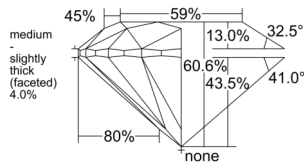

GIA®

FACSIMILE

GIA REPORT

1535251884

Verify this report at GIA.edu

GIA NATURAL DIAMOND DOSSIER®

August 28, 2025
GIA Report Number 1535251884
Shape and Cutting Style ..... Round Brilliant
Measurements ..... 4.86 - 4.88 x 2.95 mm

GRADING RESULTS

Carat Weight ..... 0.43 carat
Color Grade ..... G
Clarity Grade VS1
Cut Grade ..... Excellent

ADDITIONAL GRADING INFORMATION

Polish ..... Excellent
Symmetry ..... Excellent
Fluorescence ..... None
Clarity Characteristics ..... Crystal, Cloud
Inscription(s): GIA 1535251884

PROPORTIONS

Profile to actual proportions

GRADING SCALES

GIA COLOR SCALE	GIA CLARITY SCALE	GIA CUT SCALE	
D	FLAWLESS	EXCELLENT	
E	INTERNALLY FLAWLESS		
F		VVS₁	VERY GOOD
G	VVS₂		
H	VS₁	GOOD	
I	VS₂		
J	SI₁	FAIR	
K	SI₂		
L	I₁	POOR	
M			
N			
O	I₂		
P			
Q	I₃		
R			
S			
T			
U			
V			
W			
X			
Y			
Z