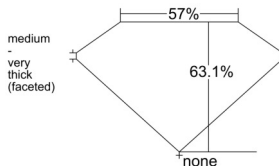

GIA®

FACSIMILE

GIA REPORT 1535266316

Verify this report at GIA.edu

GIA NATURAL DIAMOND DOSSIER®

September 01, 2025
GIA Report Number 1535266316
Shape and Cutting Style ..... Pear Brilliant
Measurements ..... 5.71 x 3.78 x 2.38 mm

GRADING RESULTS

Carat Weight ..... 0.30 carat
Color Grade ..... D
Clarity Grade VS1

ADDITIONAL GRADING INFORMATION

Polish ..... Very Good
Symmetry ..... Very Good
Fluorescence ..... None
Clarity Characteristics ..... Needle, Pinpoint
Inscription(s): GIA 1535266316

PROPORTIONS

Profile not to actual proportions

GRADING SCALES

GIA COLOR SCALE		GIA CLARITY SCALE	
COLORLESS	D	VERY VERY SLIGHTLY INCLUDED	FLAWLESS
	E		INTERNALLY FLAWLESS
	F		VVS₁
	G		VVS₂
	H		VS₁
	I		VS₂
	J		SI₁
	K		SI₂
	L		I₁
	M		I₂
NEAR COLORLESS	N	SLIGHTLY INCLUDED	I₃
	O		
	P		
	Q		
FAINT	R		
	S		
	T		
	U		
VERT LIGHT	V		
	W		
	X		
	Y		
LIGHT	Z