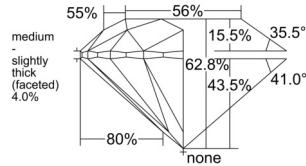

GIA®

FACSIMILE

GIA REPORT 1535275416

Verify this report at GIA.edu

GIA NATURAL DIAMOND DOSSIER®

September 03, 2025
GIA Report Number 1535275416
Shape and Cutting Style ..... Round Brilliant
Measurements ..... 4.30 - 4.33 x 2.71 mm

GRADING RESULTS

Carat Weight ..... 0.31 carat
Color Grade ..... E
Clarity Grade S11
Cut Grade ..... Very Good

ADDITIONAL GRADING INFORMATION

Polish ..... Excellent
Symmetry ..... Very Good
Fluorescence ..... None
Clarity Characteristics ..... Cloud, Crystal, Knot
Inspection(s): GIA 1535275416

PROPORTIONS

GRADING SCALES

GIA COLOR SCALE	GIA CLARITY SCALE	GIA CUT SCALE	
D	FLAWLESS	EXCELLENT	
E	INTERNALLY FLAWLESS		
F		VVS₁	VERY GOOD
G	VVS₂		
H	VS₁	GOOD	
I	VS₂		
J	S1₁	FAIR	
K	S1₂		
L	I₁	POOR	
M	I₂		
N	I₃		
O			
P			
Q			
R			
S			
T			
U			
V			
W			
X			
Y			
Z