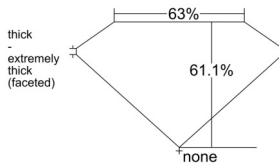

GIA®

FACSIMILE

GIA REPORT 1535282219

Verify this report at gia.edu

GIA NATURAL DIAMOND DOSSIER®

September 02, 2025
GIA Report Number 1535282219
Shape and Cutting Style ..... Heart Brilliant
Measurements ..... 4.92 x 5.44 x 3.32 mm

GRADING RESULTS

Carat Weight ..... 0.52 carat
Color Grade I
Clarity Grade VS1

ADDITIONAL GRADING INFORMATION

Polish ..... Excellent
Symmetry ..... Very Good
Fluorescence ..... None
Clarity Characteristics ..... Cloud, Crystal, Pinpoint
Inscription(s): GIA 1535282219

PROPORTIONS

Profile not to actual proportions

GRADING SCALES

GIA COLOR SCALE		GIA CLARITY SCALE			
COLORLESS	D	VERY VERY SLIGHTLY INCLUDED	FLAWLESS		
	E		INTERNALLY FLAWLESS		
	F	VERY SLIGHTLY INCLUDED	VVS₁		
	G		VVS₂		
	H		VS₁		
	NEAR COLORLESS	I	SLIGHTLY INCLUDED	VS₂	
		J		SI₁	
		FAINT	K	INCLUDED	SI₂
			L		I₁
			M		I₂
VERT LIGHT	N	NOT GRADED	I₃		
	O				
	P				
	Q				
	R				
	S				
LIGHT	T				
	U				
	V				
	W				
	X				
Y					
Z