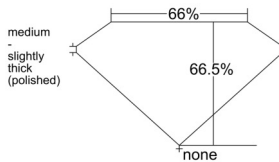

GIA®

FACSIMILE

GIA REPORT 1535284146

Verify this report at GIA.edu

GIA NATURAL DIAMOND DOSSIER®

September 02, 2025
GIA Report Number 1535284146
Shape and Cutting Style ..... Emerald Cut
Measurements ..... 5.84 x 3.91 x 2.60 mm

GRADING RESULTS

Carat Weight ..... 0.54 carat
Color Grade ..... F
Clarity Grade VS1

ADDITIONAL GRADING INFORMATION

Polish ..... Excellent
Symmetry ..... Excellent
Fluorescence ..... Faint
Clarity Characteristics ..... Cloud, Crystal, Pinpoint
Inscription(s): GIA 1535284146

PROPORTIONS

Profile not to actual proportions

GRADING SCALES

GIA COLOR SCALE		GIA CLARITY SCALE			
COLORLESS	D	VERY VERY SLIGHTLY INCLUDED	FLAWLESS		
	E		INTERNALLY FLAWLESS		
	F	VERY SLIGHTLY INCLUDED	VVS₁		
	G		VVS₂		
	H		VS₁		
	NEAR COLORLESS	I	SLIGHTLY INCLUDED	VS₂	
		J		SI₁	
		FAINT	K	INCLUDED	SI₂
			L		I₁
			M		I₂
VERT LIGHT	N	LIGHT	I₃		
	O				
	P				
	Q				
	R