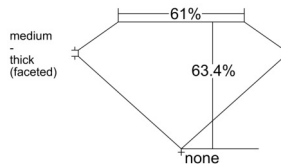

GIA®

FACSIMILE

GIA REPORT 1535304062

Verify this report at GIA.edu

GIA NATURAL DIAMOND DOSSIER®

September 04, 2025
GIA Report Number 1535304062
Shape and Cutting Style ..... Pear Brilliant
Measurements ..... 6.27 x 4.15 x 2.63 mm

GRADING RESULTS

Carat Weight ..... 0.41 carat
Color Grade ..... F
Clarity Grade VS1

ADDITIONAL GRADING INFORMATION

Polish ..... Excellent
Symmetry ..... Very Good
Fluorescence ..... None
Clarity Characteristics..... Cloud, Crystal, Needle, Pinpoint
Inscription(s): GIA 1535304062

PROPORTIONS

Profile not to actual proportions

GRADING SCALES

GIA COLOR SCALE		GIA CLARITY SCALE			
COLORLESS	D	VERY VERY SLIGHTLY INCLUDED	FLAWLESS		
	E		INTERNALLY FLAWLESS		
	F	VERY SLIGHTLY INCLUDED	VVS₁		
	G		VVS₂		
	H		VS₁		
	NEAR COLORLESS	I	SLIGHTLY INCLUDED	VS₂	
		J		SI₁	
		FAINT	K	INCLUDED	SI₂
			L		I₁
			M		I₂
VERTICALLY LIGHT	N	INCLUDED	I₃		
	O				
	P				
	Q				
	R				
LIGHT	S				
	T				
	U				
	V				
	W				
X					
Y					
Z