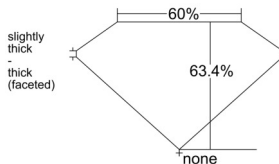

GIA®

FACSIMILE

GIA REPORT 1535314079

Verify this report at GIA.edu

GIA NATURAL DIAMOND DOSSIER®

September 04, 2025
GIA Report Number 1535314079
Shape and Cutting Style ..... Pear Brilliant
Measurements ..... 6.87 x 4.49 x 2.85 mm

GRADING RESULTS

Carat Weight ..... 0.52 carat
Color Grade ..... D
Clarity Grade VS1

ADDITIONAL GRADING INFORMATION

Polish ..... Excellent
Symmetry ..... Excellent
Fluorescence ..... None
Clarity Characteristics ..... Crystal, Pinpoint
Inscription(s): GIA 1535314079

PROPORTIONS

Profile not to actual proportions

GRADING SCALES

GIA COLOR SCALE		GIA CLARITY SCALE	
COLORLESS	D	VERY VERY SLIGHTLY INCLUDED	FLAWLESS
	E		INTERNALLY FLAWLESS
	F		VVS₁
	G		VVS₂
	H		VS₁
	I		VS₂
	J		SI₁
	K		SI₂
	L		I₁
	M		I₂
NEAR COLORLESS	N	SLIGHTLY INCLUDED	I₃
	O		
	P		
	Q		
FAINT	R		
	S		
	T		
	U		
VERT LIGHT	V		
	W		
	X		
	Y		
LIGHT	Z