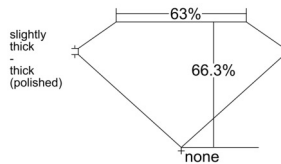

GIA®

FACSIMILE

GIA REPORT 1535337685

Verify this report at GIA.edu

GIA NATURAL DIAMOND DOSSIER®

September 09, 2025
GIA Report Number 1535337685
Shape and Cutting Style ..... Emerald Cut
Measurements ..... 5.50 x 3.86 x 2.56 mm

GRADING RESULTS

Carat Weight ..... 0.51 carat
Color Grade ..... D
Clarity Grade VS1

ADDITIONAL GRADING INFORMATION

Polish ..... Excellent
Symmetry ..... Excellent
Fluorescence ..... None
Clarity Characteristics ..... Needle, Pinpoint
Inscription(s): GIA 1535337685

PROPORTIONS

Profile not to actual proportions

GRADING SCALES

GIA COLOR SCALE		GIA CLARITY SCALE			
COLORLESS	D	VERY VERY SLIGHTLY INCLUDED	FLAWLESS		
	E		INTERNALLY FLAWLESS		
	F	VERY SLIGHTLY INCLUDED	VVS₁		
	G		VVS₂		
	H		VS₁		
	NEAR COLORLESS	I	SLIGHTLY INCLUDED	VS₂	
		J		SI₁	
		FAINT	K	INCLUDED	SI₂
			L		I₁
			M		I₂
VERT LIGHT	N	LIGHT	I₃		
	O				
	P				
	Q				
	R				
LIGHT	S				
	T				
	U				
	V				
	W				
X					
Y					
Z