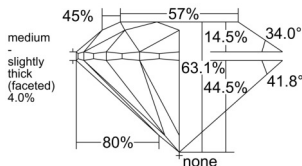

GIA®

FACSIMILE

GIA REPORT 1535354279

Verify this report at GIA.edu

GIA NATURAL DIAMOND DOSSIER®

September 09, 2025
GIA Report Number 1535354279
Shape and Cutting Style ..... Round Brilliant
Measurements ..... 4.81 - 4.83 x 3.04 mm

GRADING RESULTS

Carat Weight ..... 0.43 carat
Color Grade ..... E
Clarity Grade VS1
Cut Grade ..... Excellent

ADDITIONAL GRADING INFORMATION

Polish ..... Excellent
Symmetry ..... Excellent
Fluorescence ..... None
Clarity Characteristics ..... Cloud, Pinpoint
Inscription(s): GIA 1535354279

PROPORTIONS

Profile to actual proportions

GRADING SCALES

GIA COLOR SCALE

COLORLESS	D
	E
	F
	G
	H
	I
	J
NEAR COLORLESS	K
	L
FAIN	M
	N
	O
	P
VERY LIGHT	Q
	R
	S
	T
	U
	V
	W
	X
	Y
LIGHT	Z

GIA CLARITY SCALE

FLAWLESS	INTERNAL FLAWLESS	
		FLAWLESS
VERY VERY SLIGHTLY INCLUDED	VVS₁	
	VVS₂	
VERY SLIGHTLY INCLUDED	VS₁	
	VS₂	
SLIGHTLY INCLUDED	SI₁	
	SI₂	
INCLUDED	I₁	
	I₂	
	I₃	

GIA CUT SCALE

EXCELLENT
VERY GOOD
GOOD
FAIR
POOR