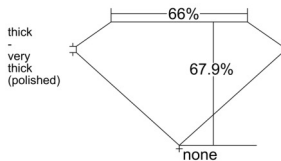

GIA®

FACSIMILE

GIA REPORT 1535356577

Verify this report at GIA.edu

GIA NATURAL DIAMOND DOSSIER®

September 09, 2025
GIA Report Number 1535356577
Shape and Cutting Style ..... **Cut-Cornered Rectangular Modified Brilliant**
Measurements ..... 5.35 x 4.12 x 2.80 mm

GRADING RESULTS

Carat Weight ..... 0.57 carat
Color Grade ..... H
Clarity Grade VS1

ADDITIONAL GRADING INFORMATION

Polish ..... Excellent
Symmetry ..... Excellent
Fluorescence ..... None
Clarity Characteristics ..... Cloud, Crystal
Inscription(s): GIA 1535356577

PROPORTIONS

Profile not to actual proportions

GRADING SCALES

GIA COLOR SCALE		GIA CLARITY SCALE			
COLORLESS	D	VERY VERY SLIGHTLY INCLUDED	FLAWLESS		
	E		INTERNALLY FLAWLESS		
	F	VERY SLIGHTLY INCLUDED	VS₁		
	G		VS₂		
	H		VS₁		
	NEAR COLORLESS	I	SLIGHTLY INCLUDED	VS₂	
		J		SI₁	
		FAINT	K	INCLUDED	SI₂
			L		I₁
			M		I₂
VERTICALLY COLORLESS	N	INCLUDED	I₃		
	O				
	P				
	Q				
	R				
LIGHT	S				
	T				
	U				
	V				
	W				
	X				
	Y				
	Z