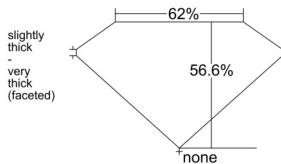

GIA®

FACSIMILE

GIA REPORT 1535358356

Verify this report at GIA.edu

GIA NATURAL DIAMOND DOSSIER®

September 10, 2025
GIA Report Number 1535358356
Shape and Cutting Style ..... Oval Brilliant
Measurements ..... 6.85 x 4.36 x 2.47 mm

GRADING RESULTS

Carat Weight ..... 0.50 carat
Color Grade ..... E
Clarity Grade VVS1

ADDITIONAL GRADING INFORMATION

Polish ..... Excellent
Symmetry ..... Excellent
Fluorescence ..... Medium Blue
Clarity Characteristics ..... Pinpoint, Feather
Inscription(s): GIA 1535358356

PROPORTIONS

Profile not to actual proportions

GRADING SCALES

GIA COLOR SCALE		GIA CLARITY SCALE		
NEAR COLORLESS	D	VERY VERY SLIGHTLY INCLUDED	FLAWLESS	
	E		INTERNALLY FLAWLESS	
	F	VERY SLIGHTLY INCLUDED	VVS₁	
	G		VVS₂	
	H		VS₁	
	FAINT	I	SLIGHTLY INCLUDED	VS₂
		J		SI₁
		K	INCLUDED	SI₂
		L		I₁
		M		I₂
N		I₃		
LIGHT	O			
	P			
	Q			
	R			
	S			
	T			
	U			
	V			
	W			
	X			
	Y			
	Z