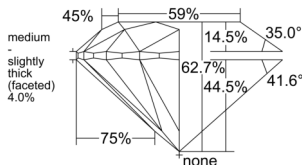

GIA®

FACSIMILE

GIA REPORT 1535366249

Verify this report at GIA.edu

GIA NATURAL DIAMOND DOSSIER®

September 18, 2025
GIA Report Number 1535366249
Shape and Cutting Style ..... Round Brilliant
Measurements ..... 5.67 - 5.70 x 3.56 mm

GRADING RESULTS

Carat Weight ..... 0.71 carat
Color Grade ..... G
Clarity Grade VS1
Cut Grade ..... Excellent

ADDITIONAL GRADING INFORMATION

Polish ..... Excellent
Symmetry ..... Excellent
Fluorescence ..... None
Clarity Characteristics ..... Crystal, Cloud, Pinpoint
Inscription(s): GIA 1535366249

PROPORTIONS

Profile to actual proportions

GRADING SCALES

GIA COLOR SCALE

COLORESS	D
	E
	F
	G
	H
	I
	J
NEAR COLORESS	K
	L
FANIT	M
	N
	O
	P
VERY LIGHT	Q
	R
	S
	T
	U
	V
	W
	X
	Y
LIGHT	Z

GIA CLARITY SCALE

VERY VERY SLIGHTLY INCLUDED	FLAWLESS
	INTERNALLY FLAWLESS
VERY SLIGHTLY INCLUDED	VVS₁
	VVS₂
SLIGHTLY INCLUDED	VS₁
	VS₂
INCLUDED	SI₁
	SI₂
	I₁
	I₂
	I₃

GIA CUT SCALE

EXCELLENT
VERY GOOD
GOOD
FAIR
POOR