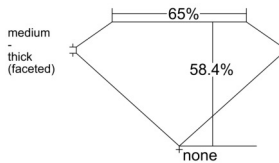

GIA®

FACSIMILE

GIA REPORT 1535372782

Verify this report at GIA.edu

GIA NATURAL DIAMOND DOSSIER®

September 10, 2025
GIA Report Number 1535372782
Shape and Cutting Style ..... Marquise Brilliant
Measurements ..... 7.91 x 3.78 x 2.21 mm

GRADING RESULTS

Carat Weight ..... 0.37 carat
Color Grade ..... D
Clarity Grade VS2

ADDITIONAL GRADING INFORMATION

Polish ..... Excellent
Symmetry ..... Very Good
Fluorescence ..... None
Clarity Characteristics ..... Feather
Inscription(s): GIA 1535372782

PROPORTIONS

Profile not to actual proportions

GRADING SCALES

GIA COLOR SCALE		GIA CLARITY SCALE	
COLORLESS	D	VERY VERY SLIGHTLY SLIGHTLY INCLUDED	FLAWLESS
	E		INTERNALLY FLAWLESS
	F		VVS₁
	G		VVS₂
	H		VS₁
	I		VS₂
	J		SI₁
	K		SI₂
	L		I₁
	M		I₂
NEAR COLORLESS	N	SLIGHTLY INCLUDED	I₃
	O		
	P		
	Q		
FAINT	R		
	S		
	T		
	U		
VERT LIGHT	V		
	W		
	X		
	Y		
LIGHT	Z