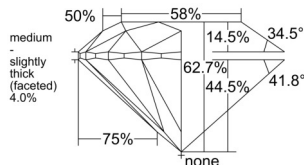

GIA®

FACSIMILE

GIA REPORT 1535392286

Verify this report at GIA.edu

GIA NATURAL DIAMOND DOSSIER®

September 11, 2025
GIA Report Number 1535392286
Shape and Cutting Style ..... Round Brilliant
Measurements ..... 3.94 - 3.97 x 2.48 mm

GRADING RESULTS

Carat Weight ..... 0.23 carat
Color Grade ..... F
Clarity Grade VS1
Cut Grade ..... Excellent

ADDITIONAL GRADING INFORMATION

Polish ..... Excellent
Symmetry ..... Excellent
Fluorescence ..... None
Clarity Characteristics..... Crystal, Feather, Cloud, Pinpoint
Inscription(s): GIA 1535392286

PROPORTIONS

Profile to actual proportions