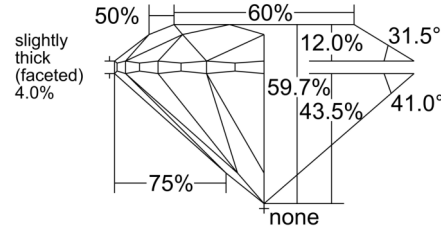

GIA NATURAL DIAMOND GRADING REPORT

September 17, 2025
 GIA Report Number 1535414548
 Shape and Cutting Style Round Brilliant
 Measurements 7.99 - 8.04 x 4.78 mm

GRADING RESULTS

Carat Weight 1.90 carat
 Color Grade I
 Clarity Grade VS1
 Cut Grade Excellent

ADDITIONAL GRADING INFORMATION

Polish Excellent
 Symmetry Excellent
 Fluorescence None
 Inscription(s): GIA 1535414548

PROPORTIONS

Profile to actual proportions

CLARITY CHARACTERISTICS

KEY TO SYMBOLS*

- Crystal
- ~ Feather
- Pinpoint

* Red symbols denote internal characteristics (inclusions). Green or black symbols denote external characteristics (blemishes). Diagram is an approximate representation of the diamond, and symbols shown indicate type, position, and approximate size of clarity characteristics. All clarity characteristics may not be shown. Details of finish are not shown.