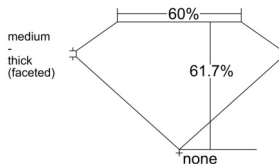

GIA®

FACSIMILE

GIA REPORT 1535577973

Verify this report at GIA.edu

GIA NATURAL DIAMOND DOSSIER®

October 01, 2025
GIA Report Number 1535577973
Shape and Cutting Style ..... Pear Brilliant
Measurements ..... 5.19 x 3.22 x 1.98 mm

GRADING RESULTS

Carat Weight ..... 0.20 carat
Color Grade ..... D
Clarity Grade SI1

ADDITIONAL GRADING INFORMATION

Polish ..... Excellent
Symmetry ..... Very Good
Fluorescence ..... None
Clarity Characteristics..... Crystal, Cloud, Feather
Inscription(s): GIA 1535577973

PROPORTIONS

Profile not to actual proportions

GRADING SCALES

GIA COLOR SCALE		GIA CLARITY SCALE			
COLORLESS	D	VERY VERY SLIGHTLY INCLUDED	FLAWLESS		
	E		INTERNALLY FLAWLESS		
	F	VERY SLIGHTLY INCLUDED	VVS₁		
	G		VVS₂		
	H		VS₁		
	NEAR COLORLESS	I	SLIGHTLY INCLUDED	VS₂	
		J		SI₁	
		FAINT	K	INCLUDED	SI₂
			L		I₁
			M		I₂
VERT LIGHT	N	NOT GRADED	I₃		
	O				
	P				
	Q				
	R				
LIGHT	S				
	T				
	U				
	V				
	Z