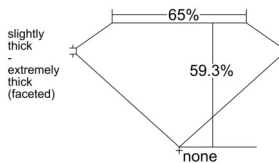

GIA®

FACSIMILE

GIA REPORT 1535580646

Verify this report at gia.edu

GIA NATURAL DIAMOND DOSSIER®

September 30, 2025
GIA Report Number 1535580646
Shape and Cutting Style ..... Marquise Brilliant
Measurements ..... 8.87 x 4.31 x 2.55 mm

GRADING RESULTS

Carat Weight ..... 0.60 carat
Color Grade ..... D
Clarity Grade VS2

ADDITIONAL GRADING INFORMATION

Polish ..... Excellent
Symmetry ..... Good
Fluorescence ..... Faint
Clarity Characteristics..... Cloud, Crystal, Cavity
Inscription(s): GIA 1535580646

PROPORTIONS

Profile not to actual proportions

GRADING SCALES

GIA COLOR SCALE		GIA CLARITY SCALE			
COLORLESS	D	VERY VERY SLIGHTLY INCLUDED	FLAWLESS		
	E		INTERNALLY FLAWLESS		
	F	VERY SLIGHTLY INCLUDED	VVS₁		
	G		VVS₂		
	H		VS₁		
	NEAR COLORLESS	I	SLIGHTLY INCLUDED	VS₂	
		J		SI₁	
		FAINT	K	INCLUDED	SI₂
			L		I₁
	M		I₂		
VERT LIGHT	N		INCLUDED	I₃	
	O				
	P				
LIGHT	Q				
	R				
	S				
	T				
	U				
	Z