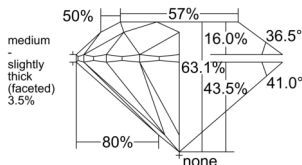

GIA®

FACSIMILE

GIA REPORT 1535585845

Verify this report at GIA.edu

GIA NATURAL DIAMOND DOSSIER®

September 29, 2025
GIA Report Number 1535585845
Shape and Cutting Style ..... Round Brilliant
Measurements ..... 5.25 - 5.28 x 3.32 mm

GRADING RESULTS

Carat Weight ..... 0.57 carat
Color Grade I
Clarity Grade VS2
Cut Grade ..... Excellent

ADDITIONAL GRADING INFORMATION

Polish ..... Excellent
Symmetry ..... Excellent
Fluorescence ..... None
Clarity Characteristics ..... Cloud
Inscription(s): GIA 1535585845

PROPORTIONS

GRADING SCALES

GIA COLOR SCALE

COLORLESS	D
	E
	F
	G
	H
	I
	J
NEAR COLORLESS	K
	L
Faint	M
	N
	O
	P
Very Light	R
	S
	T
	U
	V
	W
	X
	Y
Light	Z

GIA CLARITY SCALE

FLAWLESS	INTERNAL FLAWLESS	
		FLAWLESS
VERY VERY SLIGHTLY INCLUDED	VVS₁	
	VVS₂	
VERY SLIGHTLY INCLUDED	VS₁	
	VS₂	
SLIGHTLY INCLUDED	SI₁	
	SI₂	
INCLUDED	I₁	
	I₂	
	I₃	

GIA CUT SCALE

EXCELLENT
VERY GOOD
GOOD
FAIR
POOR