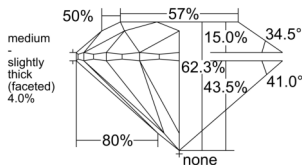

GIA®

FACSIMILE

GIA REPORT 1535596715

Verify this report at GIA.edu

GIA NATURAL DIAMOND DOSSIER®

September 30, 2025
GIA Report Number 1535596715
Shape and Cutting Style ..... Round Brilliant
Measurements ..... 5.34 - 5.35 x 3.33 mm

GRADING RESULTS

Carat Weight ..... 0.58 carat
Color Grade ..... D
Clarity Grade VVS2
Cut Grade ..... Excellent

ADDITIONAL GRADING INFORMATION

Polish ..... Excellent
Symmetry ..... Excellent
Fluorescence ..... Medium Blue
Clarity Characteristics ..... Cloud, Pinpoint
Inscription(s): GIA 1535596715

PROPORTIONS

Profile to actual proportions

GRADING SCALES

GIA COLOR SCALE	GIA CLARITY SCALE	GIA CUT SCALE	
D	FLAWLESS	EXCELLENT	
E	INTERNALLY FLAWLESS		
F		VVS₁	VERY GOOD
G	VVS₂		
H	VS₁	GOOD	
I	VS₂		
J	SI₁	FAIR	
K	SI₂		
L	I₁	POOR	
M			
N			
O	I₂		
P			
Q			
R	I₃		
S			
T			
U			
V			
W			
X			
Y			
Z