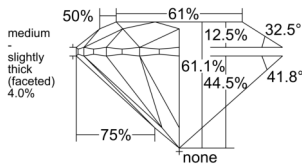

GIA®

FACSIMILE

GIA REPORT 1535645542

Verify this report at GIA.edu

GIA NATURAL DIAMOND DOSSIER®

October 07, 2025
GIA Report Number 1535645542
Shape and Cutting Style ..... Round Brilliant
Measurements ..... 6.19 - 6.23 x 3.79 mm

GRADING RESULTS

Carat Weight ..... 0.90 carat
Color Grade ..... K
Clarity Grade S11
Cut Grade ..... Excellent

ADDITIONAL GRADING INFORMATION

Polish ..... Very Good
Symmetry ..... Very Good
Fluorescence ..... Medium Blue
Clarity Characteristics..... Crystal, Feather, Etch Channel
Inscription(s): GIA 1535645542

PROPORTIONS

Profile to actual proportions