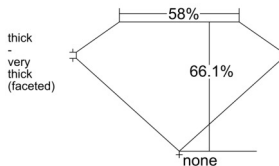

GIA®

FACSIMILE

GIA REPORT 1535665509

Verify this report at GIA.edu

GIA NATURAL DIAMOND DOSSIER®

October 08, 2025
GIA Report Number 1535665509
Shape and Cutting Style ..... Oval Brilliant
Measurements ..... 6.79 x 5.19 x 3.43 mm

GRADING RESULTS

Carat Weight ..... 0.81 carat
Color Grade I
Clarity Grade VS2

ADDITIONAL GRADING INFORMATION

Polish ..... Excellent
Symmetry ..... Very Good
Fluorescence ..... None
Clarity Characteristics ..... Cloud, Crystal, Feather
Inscription(s): GIA 1535665509

PROPORTIONS

Profile not to actual proportions

GRADING SCALES

GIA COLOR SCALE		GIA CLARITY SCALE			
COLORLESS	D	VERY VERY SLIGHTLY INCLUDED	FLAWLESS		
	E		INTERNALLY FLAWLESS		
	F	VERY SLIGHTLY INCLUDED	VVS₁		
	G		VVS₂		
	H		VS₁		
	NEAR COLORLESS	I	SLIGHTLY INCLUDED	VS₂	
		J		SI₁	
		FAINT	K	INCLUDED	SI₂
			L		I₁
	M		I₂		
VERT LIGHT	N		INCLUDED	I₃	
	O				
	P				
	Q				
LIGHT	R				
	S				
	T				
	U				
	V				
	Z