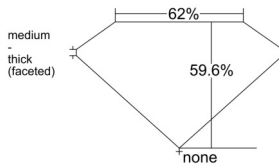

GIA®

FACSIMILE

GIA REPORT 1535666440

Verify this report at GIA.edu

GIA NATURAL DIAMOND DOSSIER®

October 08, 2025
GIA Report Number 1535666440
Shape and Cutting Style ..... Pear Brilliant
Measurements ..... 6.27 x 4.24 x 2.53 mm

GRADING RESULTS

Carat Weight ..... 0.40 carat
Color Grade ..... E
Clarity Grade VVS2

ADDITIONAL GRADING INFORMATION

Polish ..... Excellent
Symmetry ..... Very Good
Fluorescence ..... None
Clarity Characteristics..... Pinpoint, Cloud, Indented Natural
Inspection(s): GIA 1535666440

PROPORTIONS

Profile not to actual proportions

GRADING SCALES

GIA COLOR SCALE		GIA CLARITY SCALE			
COLORLESS	D	VERY VERY SLIGHTLY INCLUDED	FLAWLESS		
	E		INTERNALLY FLAWLESS		
	F	VERY SLIGHTLY INCLUDED	VVS₁		
	G		VVS₂		
	H		VS₁		
	NEAR COLORLESS	I	SLIGHTLY INCLUDED	VS₂	
		J		SI₁	
		FAINT	K	INCLUDED	SI₂
			L		I₁
			M		I₂
VERT LIGHT	N	INCLUDED	I₃		
	O				
	P				
	Q				
	R				
LIGHT	S				
	T				
	U				
	V				
	W				
	X				
	Y				
	Z