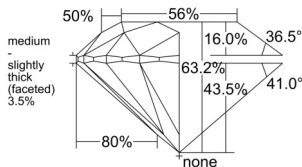

GIA®

FACSIMILE

GIA REPORT 1535672808

Verify this report at GIA.edu

GIA NATURAL DIAMOND DOSSIER®

October 09, 2025
GIA Report Number 1535672808
Shape and Cutting Style ..... Round Brilliant
Measurements ..... 5.35 - 5.37 x 3.39 mm

GRADING RESULTS

Carat Weight ..... 0.60 carat
Color Grade ..... E
Clarity Grade VVS2
Cut Grade ..... Excellent

ADDITIONAL GRADING INFORMATION

Polish ..... Excellent
Symmetry ..... Excellent
Fluorescence ..... None
Clarity Characteristics ..... Feather, Pinpoint
Inscription(s): GIA 1535672808

PROPORTIONS

GRADING SCALES

GIA COLOR SCALE	GIA CLARITY SCALE	GIA CUT SCALE
COLOURLESS	FLAWLESS	EXCELLENT
E	INTERNALLY FLAWLESS	
F	VVS₁	VERY GOOD
G		
H	VVS₂	GOOD
I	VS₁	
J	VS₂	FAIR
K	SI₁	
L	SI₂	POOR
M	I₁	
N	I₂	
O	I₃	
P		
Q		
R		
S		
T		
U		
V		
W		
X		
Y		
Z