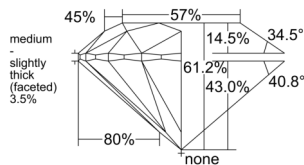

GIA®

FACSIMILE

GIA REPORT

1535686056

Verify this report at GIA.edu

GIA NATURAL DIAMOND DOSSIER®

October 10, 2025
GIA Report Number 1535686056
Shape and Cutting Style ..... Round Brilliant
Measurements ..... 3.85 - 3.87 x 2.36 mm

GRADING RESULTS

Carat Weight ..... 0.21 carat
Color Grade ..... G
Clarity Grade VS1
Cut Grade ..... Excellent

ADDITIONAL GRADING INFORMATION

Polish ..... Excellent
Symmetry ..... Excellent
Fluorescence ..... Faint
Clarity Characteristics..... Crystal, Cloud, Needle, Pinpoint
Inscription(s): GIA 1535686056

PROPORTIONS

Profile to actual proportions

GRADING SCALES

GIA COLOR SCALE

COLORLESS	D
	E
	F
	G
	H
	I
	J
NEAR COLORLESS	K
	L
FAIN	M
	N
	O
	P
VERY LIGHT	Q
	R
	S
	T
	U
	V
	W
	X
	Y
LIGHT	Z

GIA CLARITY SCALE

FLAWLESS	INTERNAL FLAWLESS	
		FLAWLESS
VERY VERY SLIGHTLY INCLUDED	VVS₁	
	VVS₂	
VERY SLIGHTLY INCLUDED	VS₁	
	VS₂	
SLIGHTLY INCLUDED	SI₁	
	SI₂	
INCLUDED	I₁	
	I₂	
	I₃	

GIA CUT SCALE

EXCELLENT
VERY GOOD
GOOD
FAIR
POOR