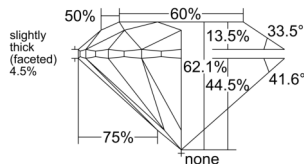

GIA®

FACSIMILE

GIA REPORT

1535686538

Verify this report at GIA.edu

GIA NATURAL DIAMOND DOSSIER®

October 10, 2025
GIA Report Number 1535686538
Shape and Cutting Style ..... Round Brilliant
Measurements ..... 5.26 - 5.30 x 3.28 mm

GRADING RESULTS

Carat Weight ..... 0.57 carat
Color Grade ..... G
Clarity Grade VS2
Cut Grade ..... Excellent

ADDITIONAL GRADING INFORMATION

Polish ..... Excellent
Symmetry ..... Excellent
Fluorescence ..... None
Clarity Characteristics ..... Crystal
Inscription(s): GIA 1535686538

PROPORTIONS

Profile to actual proportions