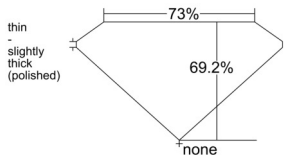

GIA®

FACSIMILE

GIA REPORT 1535698579

Verify this report at GIA.edu

GIA NATURAL DIAMOND DOSSIER®

October 10, 2025
GIA Report Number 1535698579
Shape and Cutting Style ..... Square Modified Brilliant
Measurements ..... 3.86 x 3.76 x 2.60 mm

GRADING RESULTS

Carat Weight ..... 0.30 carat
Color Grade ..... D
Clarity Grade VS2

ADDITIONAL GRADING INFORMATION

Polish ..... Excellent
Symmetry ..... Very Good
Fluorescence ..... None
Clarity Characteristics ..... Feather, Crystal
Inscription(s): GIA 1535698579

PROPORTIONS

Profile not to actual proportions

GRADING SCALES

GIA COLOR SCALE		GIA CLARITY SCALE			
COLORLESS	D	NEAR COLORLESS	FLAWLESS		
	E		INTERNALLY FLAWLESS		
	F		VERY VERY SLIGHTLY INCLUDED	VVS₁	
	G			VVS₂	
	H			VERY SLIGHTLY INCLUDED	VS₁
	I		VS₂		
	J		SLIGHTLY INCLUDED	SI₁	
	K			SI₂	
	L			INCLUDED	I₁
	M				I₂
N	I₃				
O	LIGHT				
P					
Q					
R					
S					
T					
U					
V					
W					
X					
Y					
Z