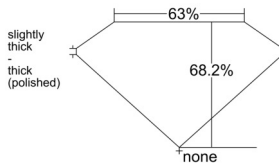

GIA®

FACSIMILE

GIA REPORT 1535746076

Verify this report at GIA.edu

GIA NATURAL DIAMOND DOSSIER®

October 15, 2025
GIA Report Number 1535746076
Shape and Cutting Style ..... **Cut-Cornered Rectangular Modified Brilliant**
Measurements ..... 5.05 x 3.99 x 2.72 mm

GRADING RESULTS

Carat Weight ..... 0.50 carat
Color Grade ..... E
Clarity Grade VS1

ADDITIONAL GRADING INFORMATION

Polish ..... Excellent
Symmetry ..... Very Good
Fluorescence ..... None
Clarity Characteristics..... Crystal, Needle, Pinpoint
Inscription(s): GIA 1535746076

PROPORTIONS

Profile not to actual proportions

GRADING SCALES

GIA COLOR SCALE		GIA CLARITY SCALE			
COLORLESS	D	VERY VERY SLIGHTLY INCLUDED	FLAWLESS		
	E		INTERNALLY FLAWLESS		
	F	VERY SLIGHTLY INCLUDED	VS₁		
	G		VS₂		
	H		VS₁		
	NEAR COLORLESS	I	SLIGHTLY INCLUDED	SI₁	
		J		SI₂	
		FAINT	K	INCLUDED	I₁
			L		I₂
			M		I₃
VERT LIGHT	N				
	O				
	P				
	Q				
	R				
	S				
	T				
LIGHT	U				
	V				
	W				
	X				
Y					
Z