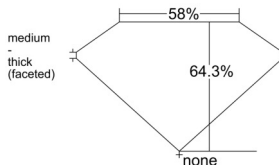

GIA®

FACSIMILE

GIA REPORT 1535772945

Verify this report at GIA.edu

GIA NATURAL DIAMOND DOSSIER®

October 17, 2025
GIA Report Number 1535772945
Shape and Cutting Style ..... Oval Brilliant
Measurements ..... 6.58 x 4.31 x 2.77 mm

GRADING RESULTS

Carat Weight ..... 0.50 carat
Color Grade ..... D
Clarity Grade VS2

ADDITIONAL GRADING INFORMATION

Polish ..... Excellent
Symmetry ..... Very Good
Fluorescence ..... Strong Blue
Clarity Characteristics ..... Feather, Crystal
Inscription(s): GIA 1535772945

PROPORTIONS

Profile not to actual proportions

GRADING SCALES

GIA COLOR SCALE		GIA CLARITY SCALE			
COLORLESS	D	VERY VERY SLIGHTLY INCLUDED	FLAWLESS		
	E		INTERNALLY FLAWLESS		
	F	VERY SLIGHTLY INCLUDED	VVS₁		
	G		VVS₂		
	H		VS₁		
	NEAR COLORLESS	I	SLIGHTLY INCLUDED	VS₂	
		J		SI₁	
		FAINT	K	INCLUDED	SI₂
			L		I₁
			M		I₂
VERT LIGHT	N	LIGHT	I₃		
	O				
	P				
	Q				
	R