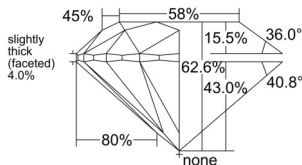

GIA®

FACSIMILE

GIA REPORT 1535781803

Verify this report at GIA.edu

GIA NATURAL DIAMOND DOSSIER®

November 03, 2025
GIA Report Number 1535781803
Shape and Cutting Style ..... Round Brilliant
Measurements ..... 5.18 - 5.20 x 3.25 mm

GRADING RESULTS

Carat Weight ..... 0.55 carat
Color Grade ..... H
Clarity Grade VS1
Cut Grade ..... Excellent

ADDITIONAL GRADING INFORMATION

Polish ..... Excellent
Symmetry ..... Excellent
Fluorescence ..... None
Clarity Characteristics ..... Cloud
Inscription(s): GIA 1535781803

PROPORTIONS

Profile to actual proportions