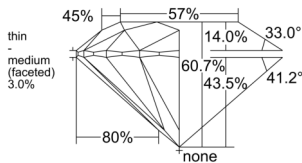

GIA®

FACSIMILE

GIA REPORT 1535785298

Verify this report at GIA.edu

GIA NATURAL DIAMOND DOSSIER®

October 29, 2025
GIA Report Number 1535785298
Shape and Cutting Style ..... Round Brilliant
Measurements ..... 3.75 - 3.78 x 2.28 mm

GRADING RESULTS

Carat Weight ..... 0.19 carat
Color Grade ..... D
Clarity Grade VVS1
Cut Grade ..... Excellent

ADDITIONAL GRADING INFORMATION

Polish ..... Excellent
Symmetry ..... Excellent
Fluorescence ..... Faint
Clarity Characteristics..... Pinpoint, Chip, Feather
Inscription(s): GIA 1535785298

PROPORTIONS

GRADING SCALES

GIA COLOR SCALE	GIA CLARITY SCALE	GIA CUT SCALE	
D	FLAWLESS	EXCELLENT	
E	INTERNALLY FLAWLESS		
F		VVS₁	VERY GOOD
G	VVS₂		
H	VS₁	GOOD	
I	VS₂		
J	SI₁	FAIR	
K	SI₂		
L	I₁	POOR	
M	I₂		
N	I₃		
O			
P			
Q			
R			
S			
T			
U			
V			
W			
X			
Y			
Z