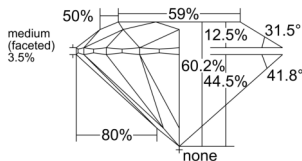

GIA®

FACSIMILE

GIA REPORT

1535798836

Verify this report at GIA.edu

GIA NATURAL DIAMOND DOSSIER®

November 26, 2025
GIA Report Number 1535798836
Shape and Cutting Style ..... Round Brilliant
Measurements ..... 5.79 - 5.82 x 3.50 mm

GRADING RESULTS

Carat Weight ..... 0.71 carat
Color Grade ..... F
Clarity Grade VVS1
Cut Grade ..... Excellent

ADDITIONAL GRADING INFORMATION

Polish ..... Excellent
Symmetry ..... Excellent
Fluorescence ..... None
Clarity Characteristics ..... Pinpoint
Inscription(s): GIA 1535798836

PROPORTIONS

Profile to actual proportions