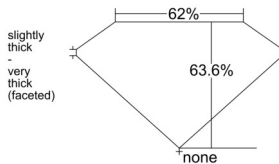

GIA®

FACSIMILE

GIA REPORT 1535853200

Verify this report at GIA.edu

GIA NATURAL DIAMOND DOSSIER®

October 31, 2025
GIA Report Number 1535853200
Shape and Cutting Style ..... Oval Brilliant
Measurements ..... 7.08 x 5.06 x 3.22 mm

GRADING RESULTS

Carat Weight ..... 0.80 carat
Color Grade ..... K
Clarity Grade VS1

ADDITIONAL GRADING INFORMATION

Polish ..... Excellent
Symmetry ..... Excellent
Fluorescence ..... Medium Blue
Clarity Characteristics ..... Feather, Pinpoint
Inscription(s): GIA 1535853200

PROPORTIONS

Profile not to actual proportions

GRADING SCALES

GIA COLOR SCALE		GIA CLARITY SCALE			
COLORLESS	D	VERY VERY SLIGHTLY INCLUDED	FLAWLESS		
	E		INTERNALLY FLAWLESS		
	F	VERY SLIGHTLY INCLUDED	VVS₁		
	G		VVS₂		
	H		VS₁		
	NEAR COLORLESS	I	SLIGHTLY INCLUDED	VS₂	
		J		SI₁	
		FAINT	K	INCLUDED	SI₂
			L		I₁
			M		I₂
VERT LIGHT			N	LIGHT	I₃
			O		
			P		
	Q				
LIGHT	R				
	S				
	T				
	U				
	V				
	Z