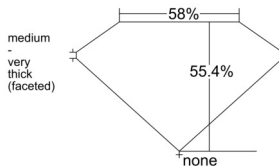

GIA®

FACSIMILE

GIA REPORT 1535856242

Verify this report at GIA.edu

GIA NATURAL DIAMOND DOSSIER®

November 03, 2025
GIA Report Number 1535856242
Shape and Cutting Style ..... Heart Brilliant
Measurements ..... 4.96 x 5.82 x 3.22 mm

GRADING RESULTS

Carat Weight ..... 0.54 carat
Color Grade I
Clarity Grade VS1

ADDITIONAL GRADING INFORMATION

Polish ..... Excellent
Symmetry ..... Excellent
Fluorescence ..... None
Clarity Characteristics ..... Cloud, Feather
Inscription(s): GIA 1535856242

PROPORTIONS

Profile not to actual proportions

GRADING SCALES

GIA COLOR SCALE		GIA CLARITY SCALE			
COLORLESS	D	VERY VERY SLIGHTLY INCLUDED	FLAWLESS		
	E		INTERNALLY FLAWLESS		
	F		VVS₁		
	G		VVS₂		
	NEAR COLORLESS	H	VERY SLIGHTLY INCLUDED	VS₁	
		I		VS₂	
		FAINT	J	SLIGHTLY INCLUDED	I₁
			K		I₂
	L		I₃		
	VERT LIGHT		M	INCLUDED	
N					
O					
P					
Q					
R					
LIGHT	S				
	T				
	U				
	V				
	W				
	Z