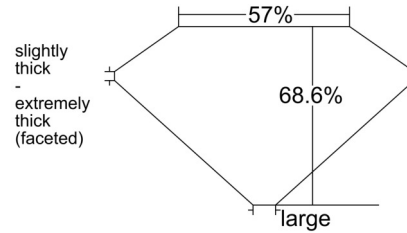

GIA NATURAL DIAMOND GRADING REPORT

November 03, 2025
GIA Report Number 1535856781
Shape and Cutting Style ..... Old Mine Brilliant
Measurements ..... 6.56 x 5.22 x 3.58 mm

GRADING RESULTS

Carat Weight ..... 1.01 carat
Color Grade ..... J
Clarity Grade VVS2

ADDITIONAL GRADING INFORMATION

Polish ..... Excellent
Symmetry ..... Excellent
Fluorescence ..... None
Inscription(s): GIA 1535856781
Comments: Additional clouds are not shown.

PROPORTIONS

Profile not to actual proportions