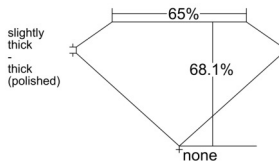

GIA®

FACSIMILE

GIA REPORT 1535921323

Verify this report at GIA.edu

GIA NATURAL DIAMOND DOSSIER®

November 07, 2025
GIA Report Number 1535921323
Shape and Cutting Style ..... **Cut-Cornered Rectangular Modified Brilliant**
Measurements ..... 5.52 x 4.01 x 2.73 mm

GRADING RESULTS

Carat Weight ..... 0.51 carat
Color Grade ..... D
Clarity Grade VS2

ADDITIONAL GRADING INFORMATION

Polish ..... Excellent
Symmetry ..... Excellent
Fluorescence ..... None
Clarity Characteristics ..... Crystal
Inscription(s): GIA 1535921323

PROPORTIONS

Profile not to actual proportions

GRADING SCALES

GIA COLOR SCALE		GIA CLARITY SCALE			
COLORLESS	D	VERY VERY SLIGHTLY INCLUDED	FLAWLESS		
	E		INTERNALLY FLAWLESS		
	F		VVS₁		
	G		VVS₂		
	NEAR COLORLESS	H	VERY SLIGHTLY INCLUDED	VS₁	
		I		VS₂	
		FAINT	J	SLIGHTLY INCLUDED	SI₁
			K		SI₂
	L		I₁		
	VERT LIGHT		M	INCLUDED	I₂
N			I₃		
O					
P					
LIGHT	Q				
	R				
	S				
	T				
	U				
	V				
W					
X					
Y					
Z