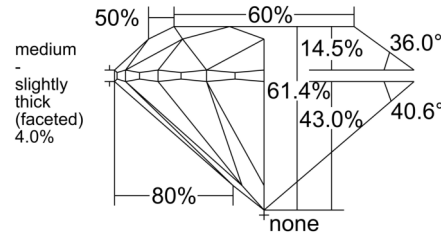

GIA NATURAL DIAMOND GRADING REPORT

November 07, 2025
 GIA Report Number 1535929457
 Shape and Cutting Style Round Brilliant
 Measurements 7.30 - 7.35 x 4.50 mm

GRADING RESULTS

Carat Weight 1.51 carat
 Color Grade L
 Clarity Grade SI1
 Cut Grade Excellent

PROPORTIONS

Profile to actual proportions

CLARITY CHARACTERISTICS

KEY TO SYMBOLS*

-  Cloud
-  Twinning Wisp
-  Crystal
-  Feather
-  Needle

* Red symbols denote internal characteristics (inclusions). Green or black symbols denote external characteristics (blemishes). Diagram is an approximate representation of the diamond, and symbols shown indicate type, position, and approximate size of clarity characteristics. All clarity characteristics may not be shown. Details of finish are not shown.