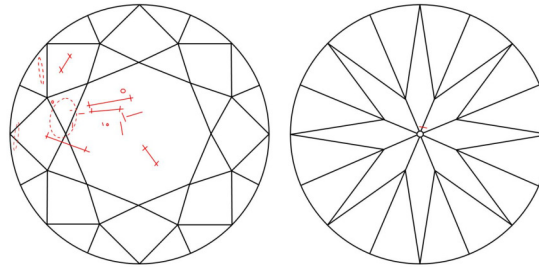

GIA NATURAL DIAMOND GRADING REPORT

November 07, 2025
 GIA Report Number 1535929457
 Shape and Cutting Style Round Brilliant
 Measurements 7.30 - 7.35 x 4.50 mm

GRADING RESULTS

Carat Weight 1.51 carat
 Color Grade L
 Clarity Grade SI1
 Cut Grade Excellent

PROPORTIONS

Profile to actual proportions

CLARITY CHARACTERISTICS

KEY TO SYMBOLS*

-  Cloud
-  Twinning Wisp
-  Crystal
-  Feather
-  Needle

* Red symbols denote internal characteristics (inclusions). Green or black symbols denote external characteristics (blemishes). Diagram is an approximate representation of the diamond, and symbols shown indicate type, position, and approximate size of clarity characteristics. All clarity characteristics may not be shown. Details of finish are not shown.