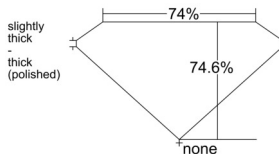

GIA®

FACSIMILE

GIA REPORT 1535944784

Verify this report at GIA.edu

GIA NATURAL DIAMOND DOSSIER®

November 08, 2025
GIA Report Number 1535944784
Shape and Cutting Style ..... Square Modified Brilliant
Measurements ..... 4.28 x 4.18 x 3.12 mm

GRADING RESULTS

Carat Weight ..... 0.48 carat
Color Grade I
Clarity Grade VS2

ADDITIONAL GRADING INFORMATION

Polish ..... Excellent
Symmetry ..... Very Good
Fluorescence ..... None
Clarity Characteristics ..... Cloud, Crystal, Feather
Inscription(s): GIA 1535944784

PROPORTIONS

Profile not to actual proportions

GRADING SCALES

GIA COLOR SCALE		GIA CLARITY SCALE				
COLORLESS	D	VERY VERY SLIGHTLY INCLUDED	FLAWLESS			
	E		INTERNALLY FLAWLESS			
	F		VVS₁			
	NEAR COLORLESS	G	VERY SLIGHTLY INCLUDED	VVS₂		
		H		VS₁		
		FAINT	I	SLIGHTLY INCLUDED	VS₂	
			J		SI₁	
			LIGHT	K	INCLUDED	SI₂
	L	I₁				
	M	I₂				
N	NOT GRADED	I₃				
O						
P						
Q						
R						
S						
T						
U						
V						
W						
X						
Y						
Z